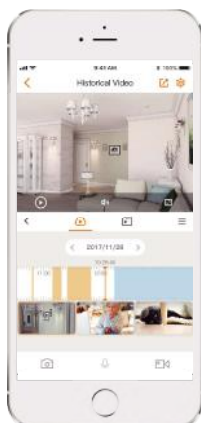

### H.265 Wi-Fi Pan & Tilt Camera

With 1080P Full HD live monitoring and 0~355° pan & -5~80° tilt features, Ranger 2 ensures every corner of your home completely covered. Human Detection quickly finds human targets in images and immediately sends a notification to you. Privacy Mode helps protect your personal privacy when you are home, and Smart Tracking function lets the camera follows moving objects when it detects motion.

-  **H.265 1080P Full HD**  
See more than 720P
-  **Smart Tracking**  
Automatically tracks moving objects
-  **Privacy Mode**  
Hide the lens to protect your personal privacy
-  **Human Detection**  
Quickly find human targets in you home
-  **Abnormal Sound Alarm**  
Sends alerts to your smartphone when it detects abnormal sound
-  **Alarm Notification**  
Sends instant alerts to your mobile phone when an event is detected
-  **Built-in Siren**  
Scare strangers away from your home
-  **Diversified Storage**  
Supports NVR, Cloud Storage or Micro SD card (up to 256GB)
-  **Two-way Talk**  
Communicate with family and pets easily